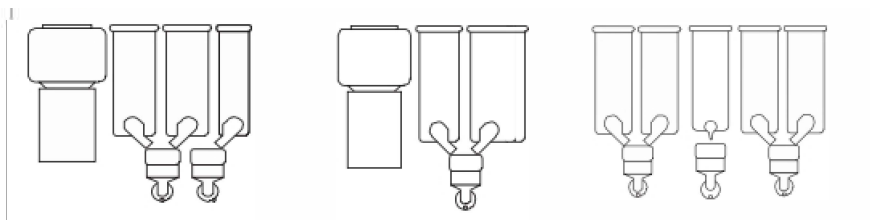

## CAPACITY

- 12 selections ( big cup + small cup)
- Choice of cup size

## OPTIONAL

- Payment system
- Main water connection 3/4 gas
- Hot water
- Cup sensor

## TECHNICAL DATA

- Power: 1700 w
- Weight: 40 kg
- Dimension: L41 x H62 x P43
- Voltage: 230/120v – 50/60hz

Designed and manufactured under license in Italy